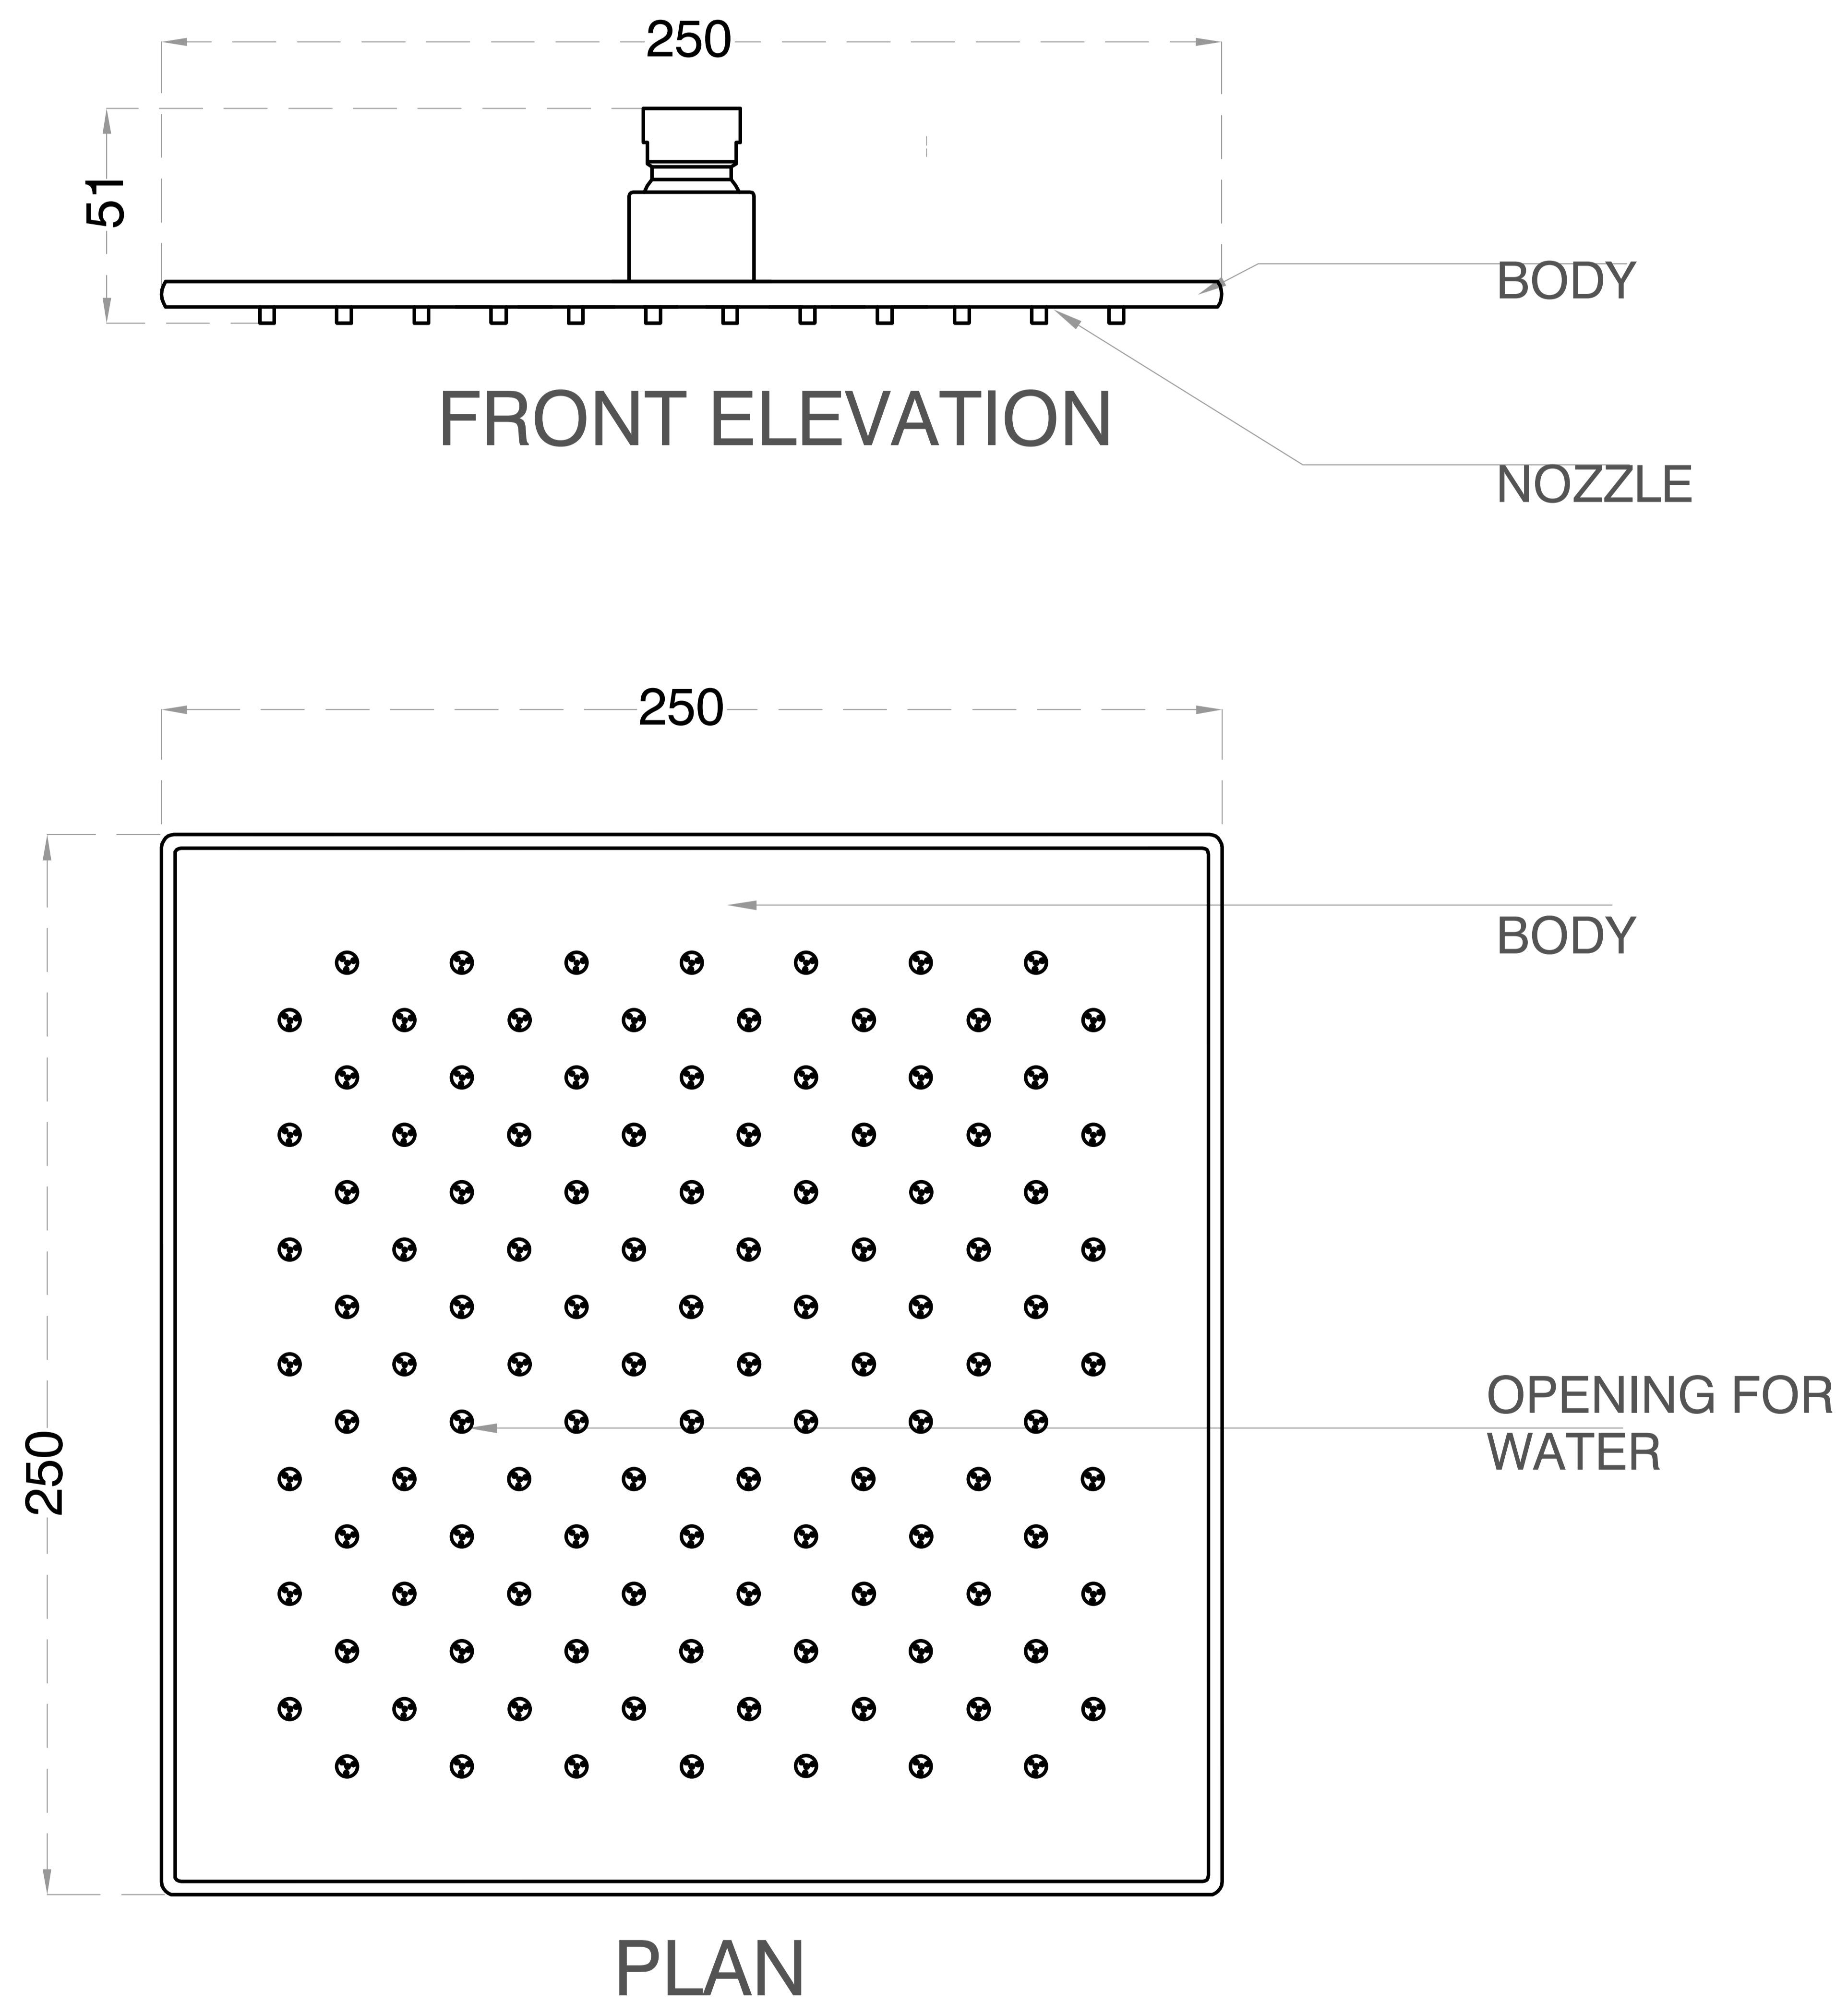

# Brass Rain Shower with Powder-Flow

Product Code : 4040

## Technical Drawing

All dimension are in **mm**